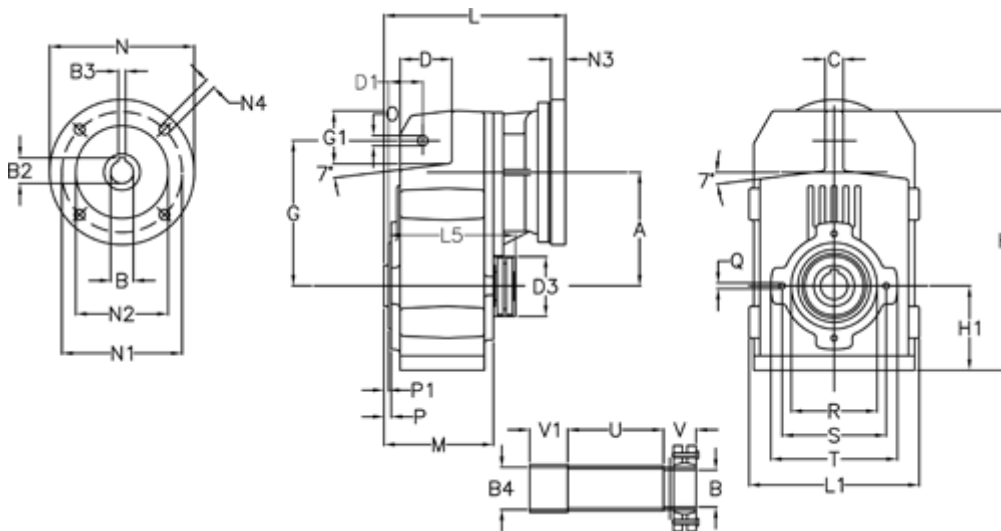

Article number: 29560302115240

Description: Shaft mounted gear  
A312S-21,1-P100B5

## Measures

A = 150.50	D1 = 54.0	I5 = 180.0	P1 = 3.5	V1 = 42
B = 36	d3 = 90	M = 125.0	Q = M10x17	
B1 = 28	G = 170	N = 250	R = 110	
B2 = 31.3	G1 = 84.0	N1 = 215	S = 130	
B3 = 8	H = 326.0	N2 = 180	T = 150	
B4 = 38	H1 = 102.0	N4 = M12x16	Tightening torque N m = 14.5	
C = 20	L = 255.0	O = 13	U = 73.0	
D = 68.0	L1 = 210	P = 6.5	V = 42	